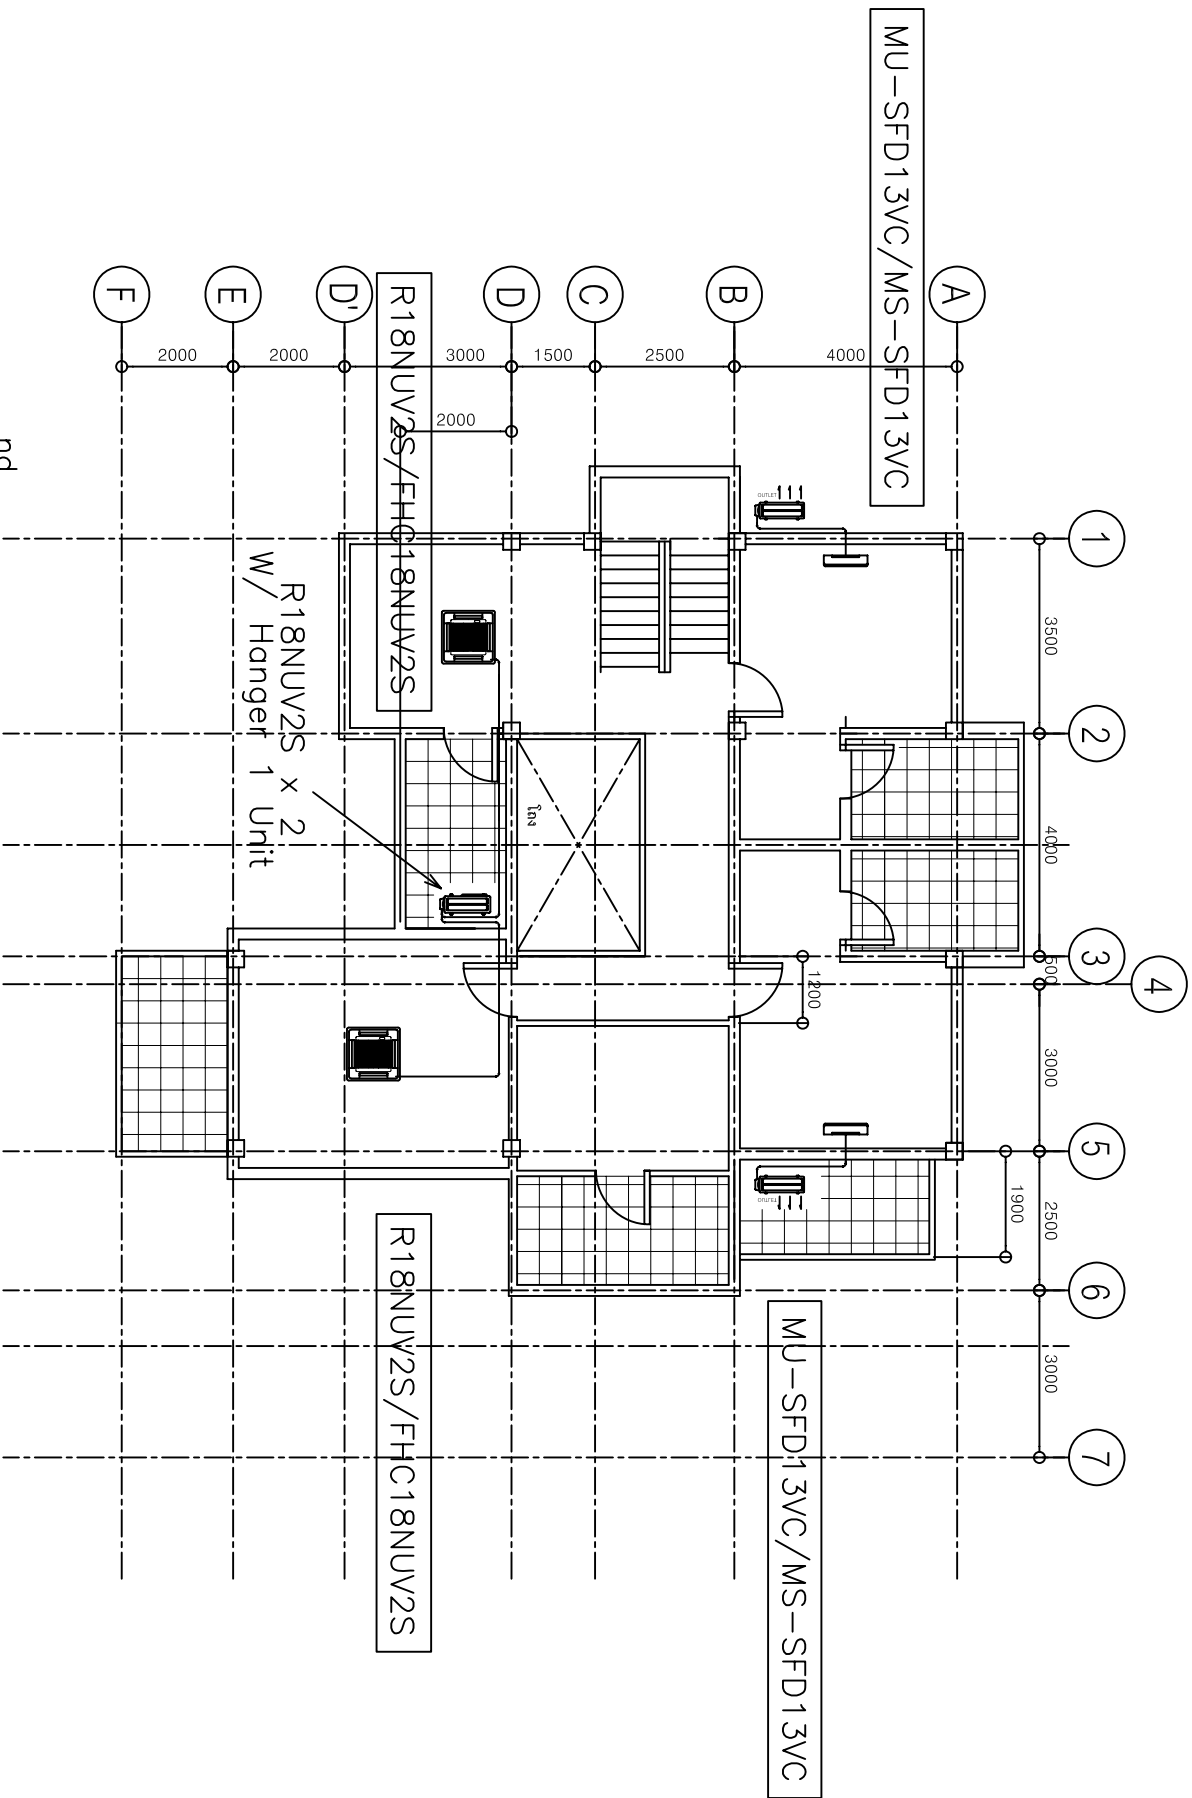

AIR CONDITIONERS LAYOUT FOR 2nd FLOOR

CAE
Expert Solution In Air Conditioning

COOL AIR ENGINEERING CO.,LTD
11/13 Moo10, Soi Ladramongkhin 37,
Ladramongkhin Road, Ladroo, Ladroo, Bangkok 10230
TEL : 0-2631-7818, FAX : 0-2631-7819

DIA LAM	02	Revised Date 14-March-2008
	01	Drawn Date 19-January-2008
SCALE		
DRAWN	CHECKED	DESIGNED
	DESIGNED	APPROVED
Pattiphorn R.		Pattiphorn R.

Samutsongkram
AIR CONDITIONER SYSTEM
SIRCHAI HOUSE
DN08B012 / 2