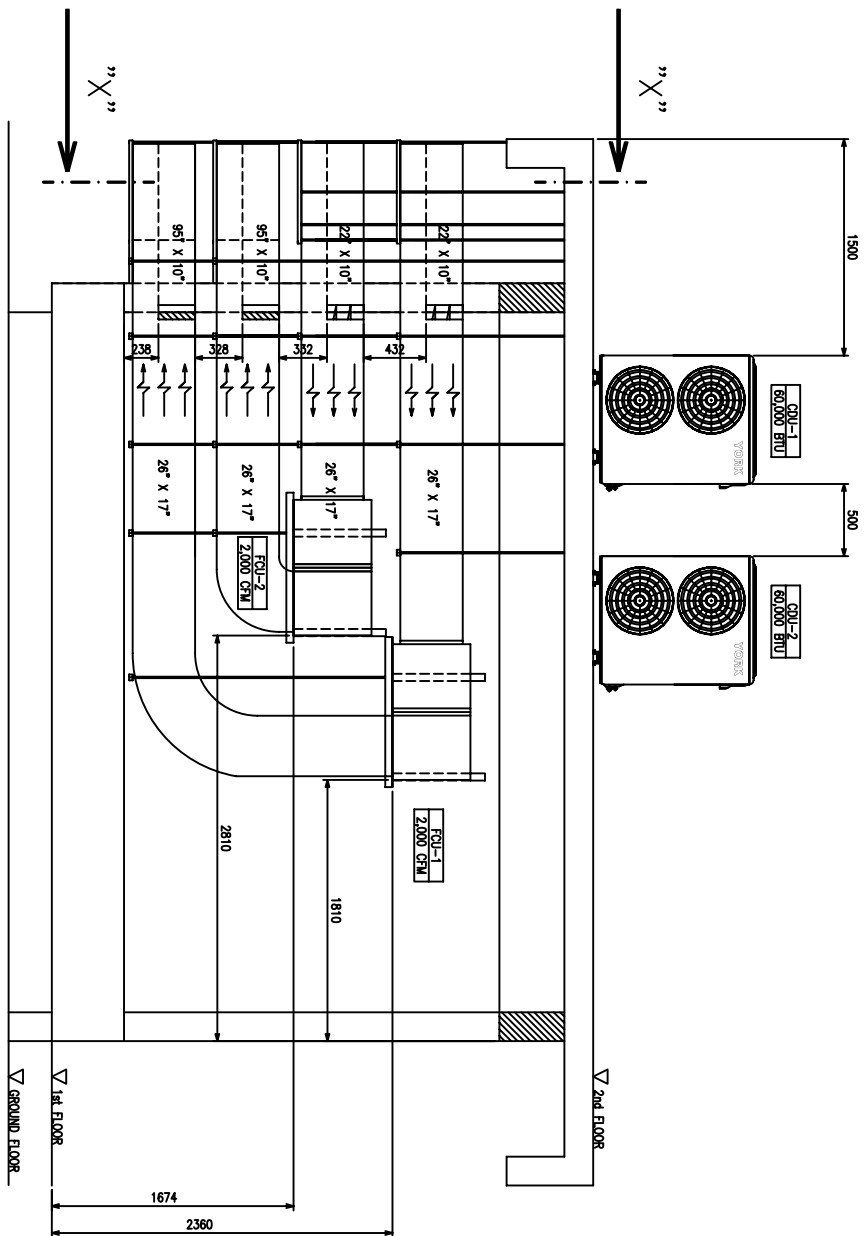

CAE Expert Solution to Air Conditioning
COOL AIR ENGINEERING CO., LTD
1006 Samsuk101/1, Samsuk Road
Bangkok Ploenchit, Bangkok 10260
TEL : 0-2746-3708, FAX : 0-2746-3709

04	E-8 : Change RAG from 95"X10" to 95"X17" : 11-October-2006
03	Addition Section "X-X"
02	D-4 : Revise Panel Position : : 8-October-2006
01	Page 2
NO.	DESCRIPTION
DRAWN	CHECKED
DESIGNED	APPROVED
Patiphorn R.	Somyot S.
Patiphorn R.	Komsun B.

AIR CONDITIONER SYSTEM RMSC KK
TRUE MOVE RMSC KK
DNO0B002 / 3

VIEW "A"

SECTION "X-X"