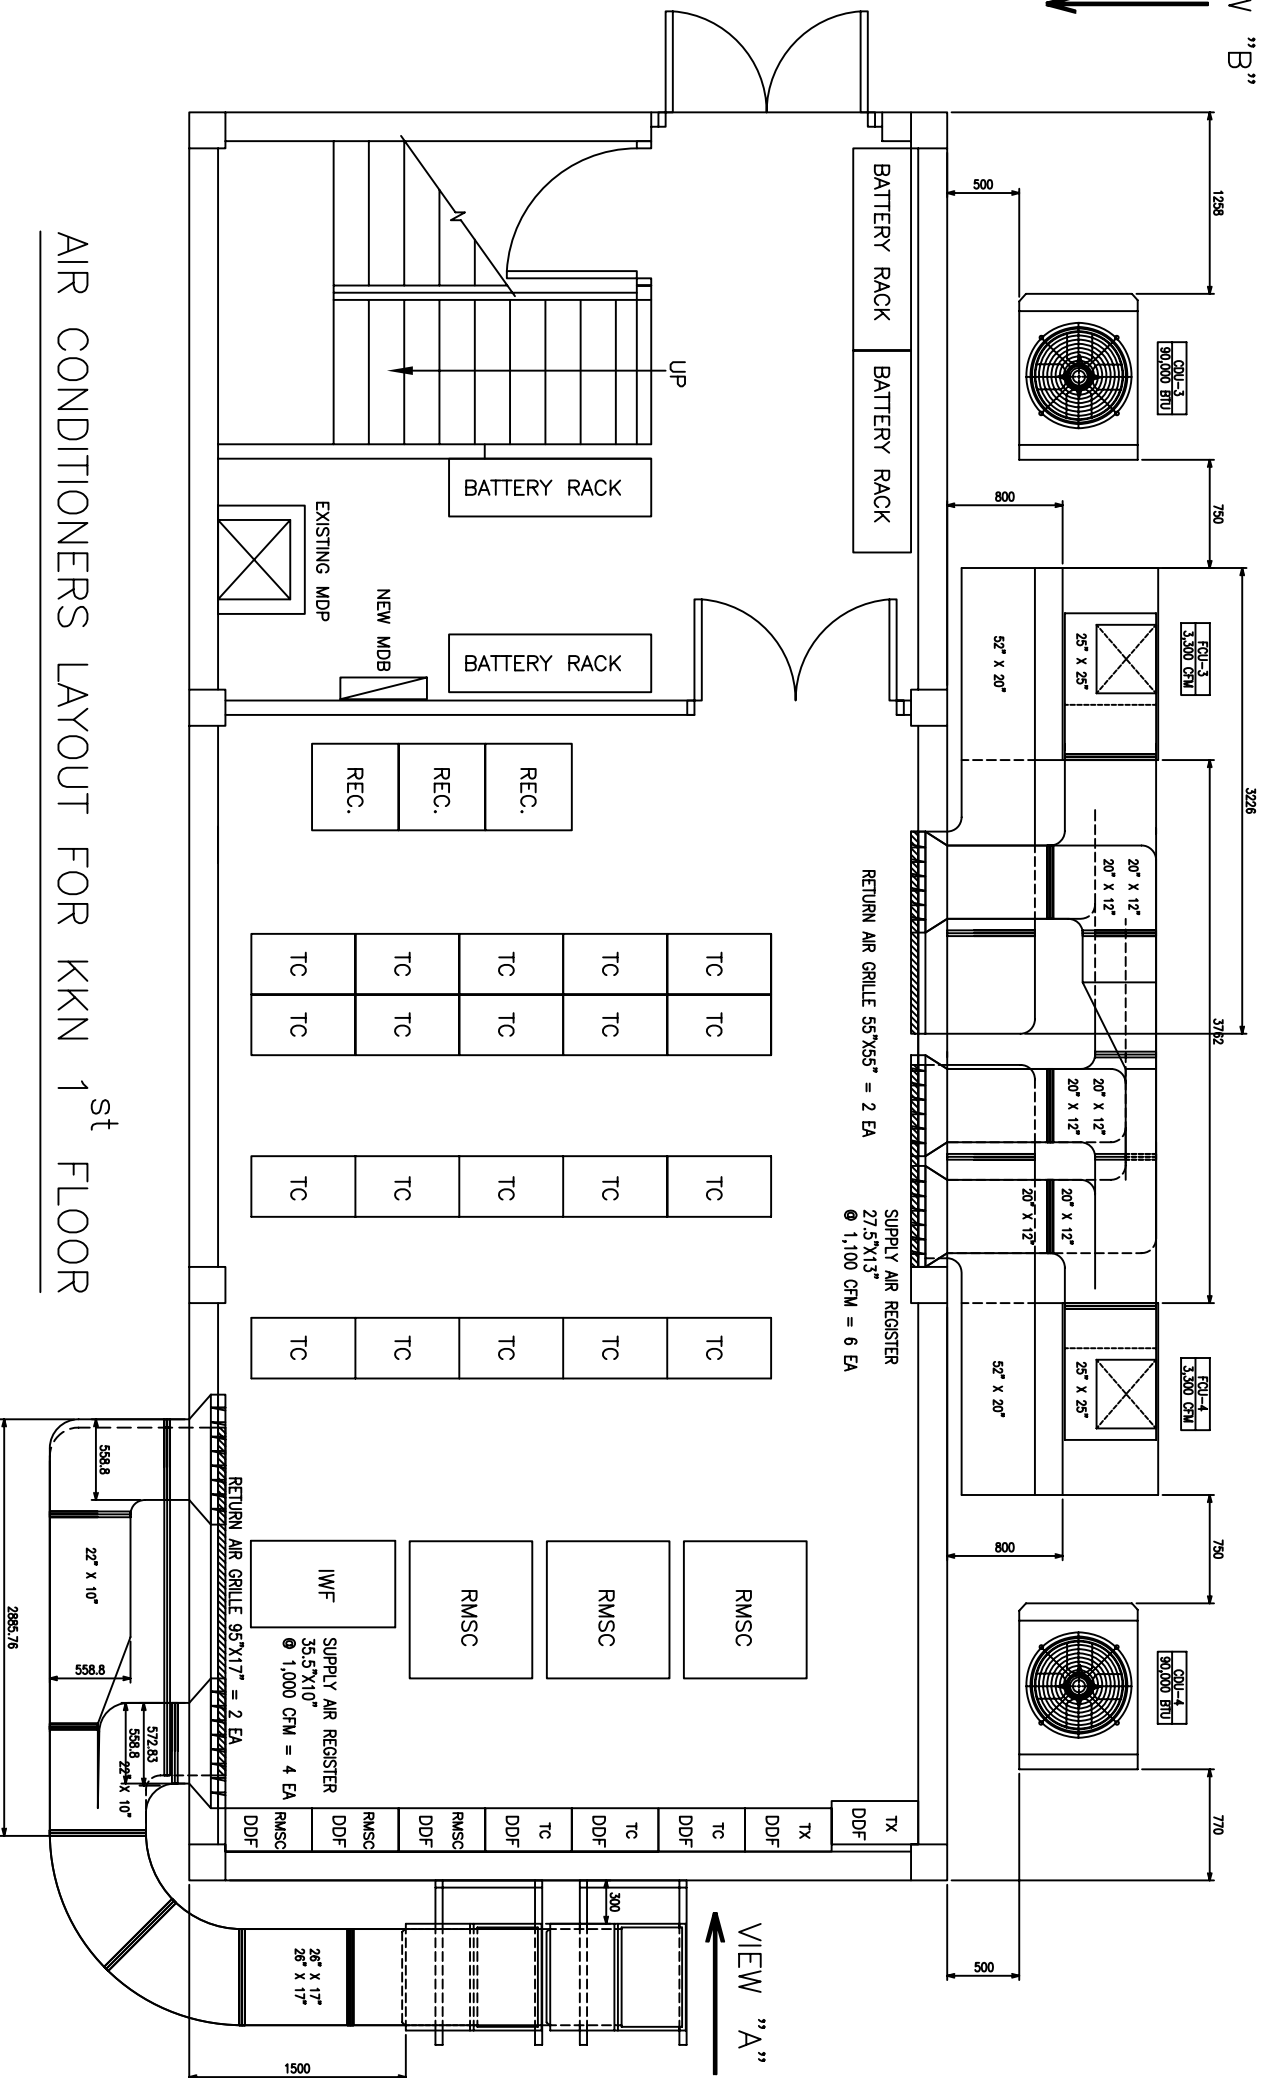

VIEW "B"

AIR CONDITIONERS LAYOUT FOR KKN 1st FLOOR

REVISION	
A	B

frue True Move Company Limited 18 True Tower, Ratchadaphisek Road, Huai Khwang, Bangkok 10310, Thailand		YORK INTERNATIONAL Air conditioning and Refrigeration (Thailand) Co., Ltd. 61-69 Omaha Rd, Suanluang Suburb, Bangkok 10250, Thailand		CAE Expert Solution to Air Conditioners COOL AIR ENGINEERING CO., LTD 1008 Suanmit01/1, Suanmit Road Bangkok Prachin, Bangkok 10260 TEL : 0-2746-3708, FAX : 0-2746-3709	
DIM LINE 		SCALE 		NO.	
04 F-8 : Change RAG from 95'x10" to 95'x17" : 11-October-2008		03 D-10, E-10 : Review Fancoil and Return Air Duct Position : 6-October-2008		02 B-5, B-6 : Review Return Air Duct Position : 6-October-2008	
DRAWN Paitiphorn R.		CHECKED Somvat S.		DESIGNED Paitiphorn R.	
APPROVED Komsun B.		AIR CONDITIONER SYSTEM RMSC KK		TRUE MOVE RMSC KK	
DNO0B002		1/3		1/3	